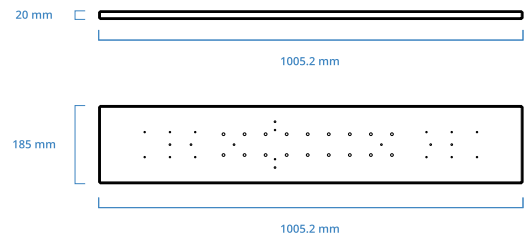

CMPT 096

Mounting plate

Compatibility

Compatible CMHO	096
Compatible CMPH	064-096

Mechanical specifications

Length	(mm)	1005.0
Width	(mm)	185.0
Thickness	(mm)	20.0
Mass	(g)	9940

COMPATIBLE PRODUCTS

CMHO 096
Clamping mechanics for TCxx085, TCxx096 lenses and LTCL096-X illuminators