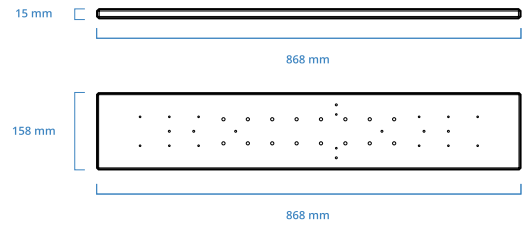

CMPT 080

Mounting plate

Compatibility

Compatible CMHO	080
Compatible CMPH	064-096

Mechanical specifications

Length	(mm)	868.0
Width	(mm)	158.0
Thickness	(mm)	15.0
Mass	(g)	5470

COMPATIBLE PRODUCTS

CMHO 080
Clamping mechanics for TCxx072, TCxx080, LTCL080-X illuminators and PCxx030XS