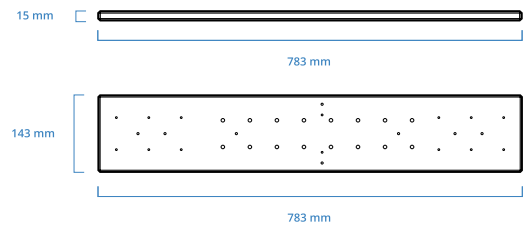

CMPT 064

Mounting plate

Compatibility

Compatible CMHO	064
Compatible CMPH	064-096

Mechanical specifications

Length	(mm)	783.0
Width	(mm)	143.0
Thickness	(mm)	15.0
Mass	(g)	4460

COMPATIBLE PRODUCTS

CMHO 064
Clamping mechanics for TCxx064 lenses and LTCL064-X illuminators