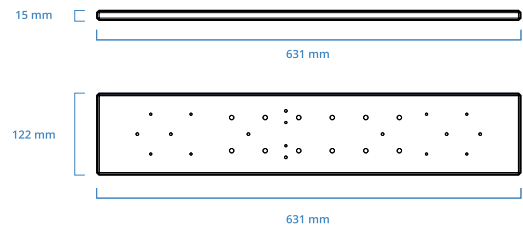

# CMPT 056

Mounting plate

## Mechanical specifications

Length	(mm)	631.0
Width	(mm)	122.0
Thickness	(mm)	15.0
Mass	(g)	3060