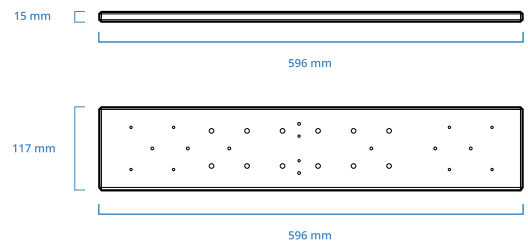

CMPT 048

Mounting plate

Compatibility

Compatible CMHO	048
Compatible CMPH	036-056

Mechanical specifications

Length	(mm)	596.0
Width	(mm)	117.0
Thickness	(mm)	15.0
Mass	(g)	2770

COMPATIBLE PRODUCTS

CMHO 048
Clamping mechanics for TCxx048 lenses and LTCL048-X illuminators