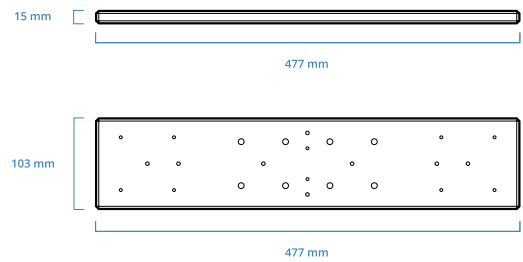

CMPT 036

Mounting plate

Compatibility

Compatible CMHO	036
Compatible CMPH	036-056

Mechanical specifications

Length	(mm)	477.0
Width	(mm)	103.0
Thickness	(mm)	15.0
Mass	(g)	1950

COMPATIBLE PRODUCTS

CMHO 036
Clamping mechanics for TCx036 lenses and LTCL036-X illuminators