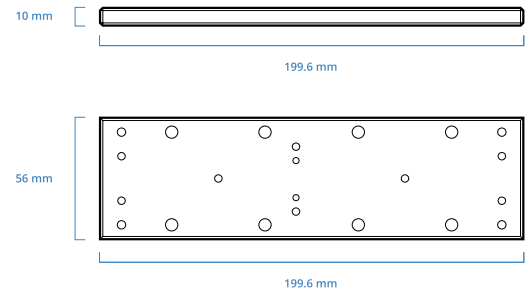

CMPT 016-024

Mounting plate

Compatibility

Compatible CMHO	016, 024
Compatible CMPH	004-024

Mechanical specifications

Length	(mm)	226.8
Width	(mm)	66.5
Thickness	(mm)	10.0
Mass	(g)	385

COMPATIBLE PRODUCTS

CMHO 016
Clamping mechanics for TCxx016 lenses and LTCL016-X illuminators

CMHO 024
Clamping mechanics for TCxx024 lenses and LTCL024-X illuminators

CMPH 004-024
Pattern holder