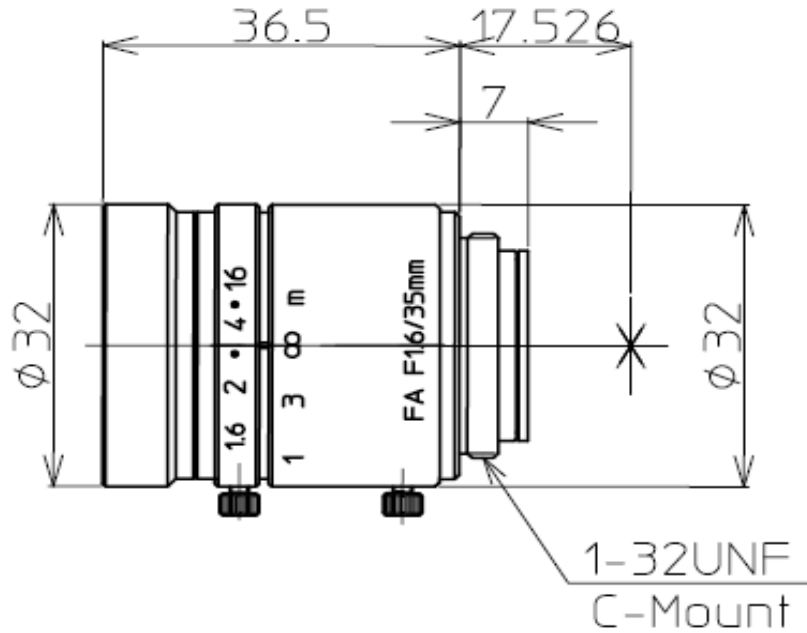

LM35JC

Model	LM35JC
Focal Length (mm)	35
Image Size (mm)	2/3" (∅11)
Iris Range (F-Stop)	F1.6~F16
Focusing Range (m)	0.35~∞
Shooting Range at M.O.D.	126.6 (H) X 94.7 (V)
Angle of View	14.4X10.8
2/3"	
1/2"	10.5X7.9
(degrees) 1/3"	7.9X5.9
Resolution (Center, Corner)	100lp/mm, 60lp/mm
Distortion (TV)	-0.2%
Flange Back in Air (mm)	17.526
Back Focus in Air (mm)	14.9
Front/Rear Effective Dia.	∅21.7mm ∅12.9mm
Mount	C-Mount
Exit Pupil (mm)	-40.6
Filter Size (mm)	M30.5XP0.5
Size (mm)	∅32X36.5
Weight (g)	85
Temperature Range	-10°C ~ 45°C