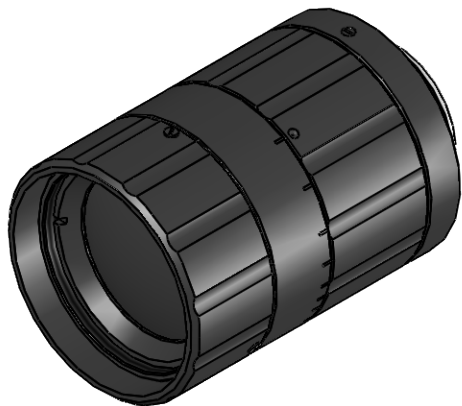

VIEW OF LENS FOCUSED TO 250mm WORKING DISTANCE

*ALSO INCLUDES RECESSED SET SCREW OPTION

**FOR INFORMATION ONLY:
DO NOT MANUFACTURE
PARTS TO THIS DRAWING**

SPECIFICATIONS SUBJECT TO CHANGE WITHOUT NOTICE. DIMENSIONS ARE FOR REFERENCE ONLY. FOR DETAILED SPECIFICATIONS, PLEASE REFER TO THE SPEC SHEET.

Edmund Optics®

TITLE	50mm C Series Fixed Focal Length SWIR Lens	
DWG NO	23224	SHEET 1 OF 2

VIEW OF LENS FOCUSED TO INFINITY WORKING DISTANCE

FOR INFORMATION ONLY:
DO NOT MANUFACTURE
PARTS TO THIS DRAWING

SPECIFICATIONS SUBJECT TO CHANGE
 WITHOUT NOTICE.
 DIMENSIONS ARE FOR REFERENCE ONLY.
 FOR DETAILED SPECIFICATIONS,
 PLEASE REFER TO THE SPEC SHEET.

EO[®] **Edmund Optics**[®]

TITLE	50mm C Series Fixed Focal Length SWIR Lens	
DWG NO	23224	SHEET 2 OF 2