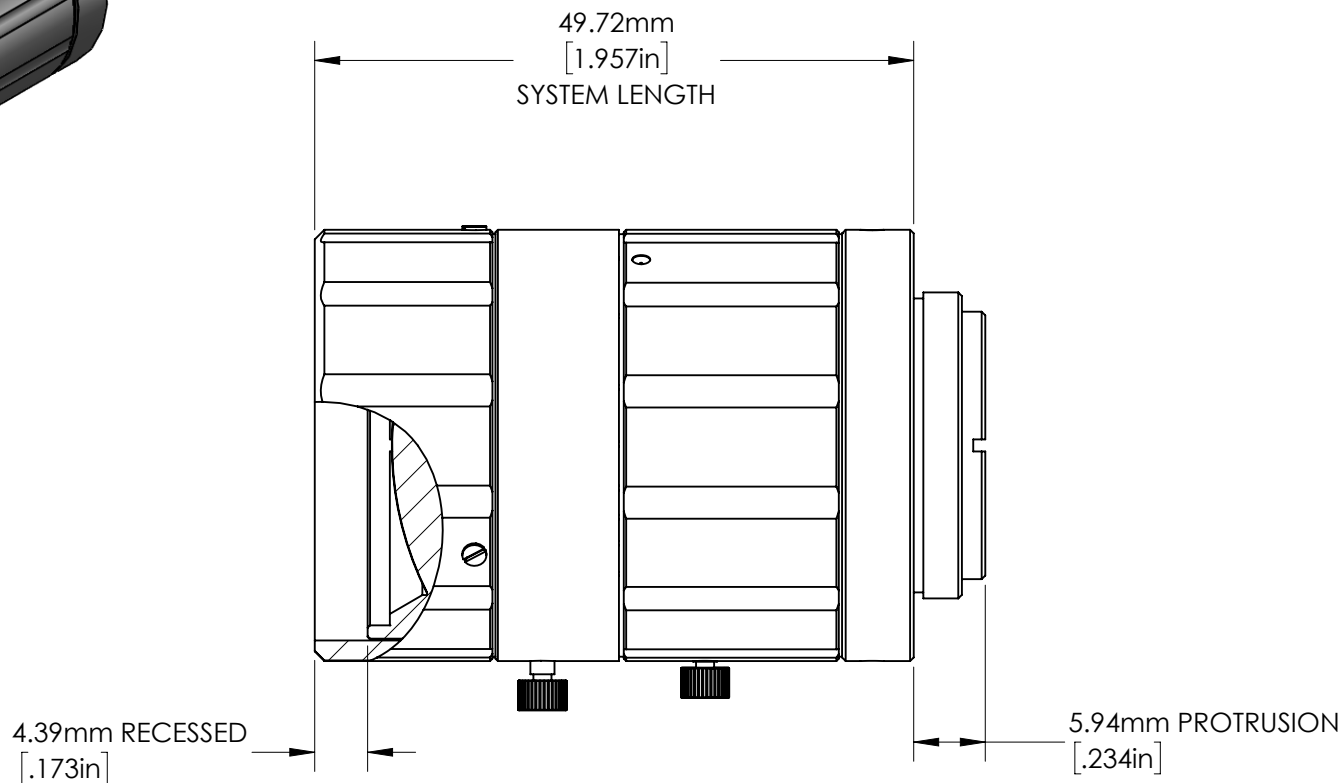

VIEW OF LENS FOCUSED TO 250mm WORKING DISTANCE

*ALSO INCLUDES RECESSED SET SCREW OPTION

**FOR INFORMATION ONLY:
DO NOT MANUFACTURE
PARTS TO THIS DRAWING**

SPECIFICATIONS SUBJECT TO CHANGE WITHOUT NOTICE. DIMENSIONS ARE FOR REFERENCE ONLY. FOR DETAILED SPECIFICATIONS, PLEASE REFER TO THE SPEC SHEET.

Edmund Optics®

TITLE	50mm C Series Fixed Focal Length SWIR Lens	
DWG NO	23224	SHEET 1 OF 2

VIEW OF LENS FOCUSED TO INFINITY WORKING DISTANCE

FOR INFORMATION ONLY:
DO NOT MANUFACTURE
PARTS TO THIS DRAWING

SPECIFICATIONS SUBJECT TO CHANGE
 WITHOUT NOTICE.
 DIMENSIONS ARE FOR REFERENCE ONLY.
 FOR DETAILED SPECIFICATIONS,
 PLEASE REFER TO THE SPEC SHEET.

EO[®] **Edmund Optics**[®]

TITLE	50mm C Series Fixed Focal Length SWIR Lens	
DWG NO	23224	SHEET 2 OF 2