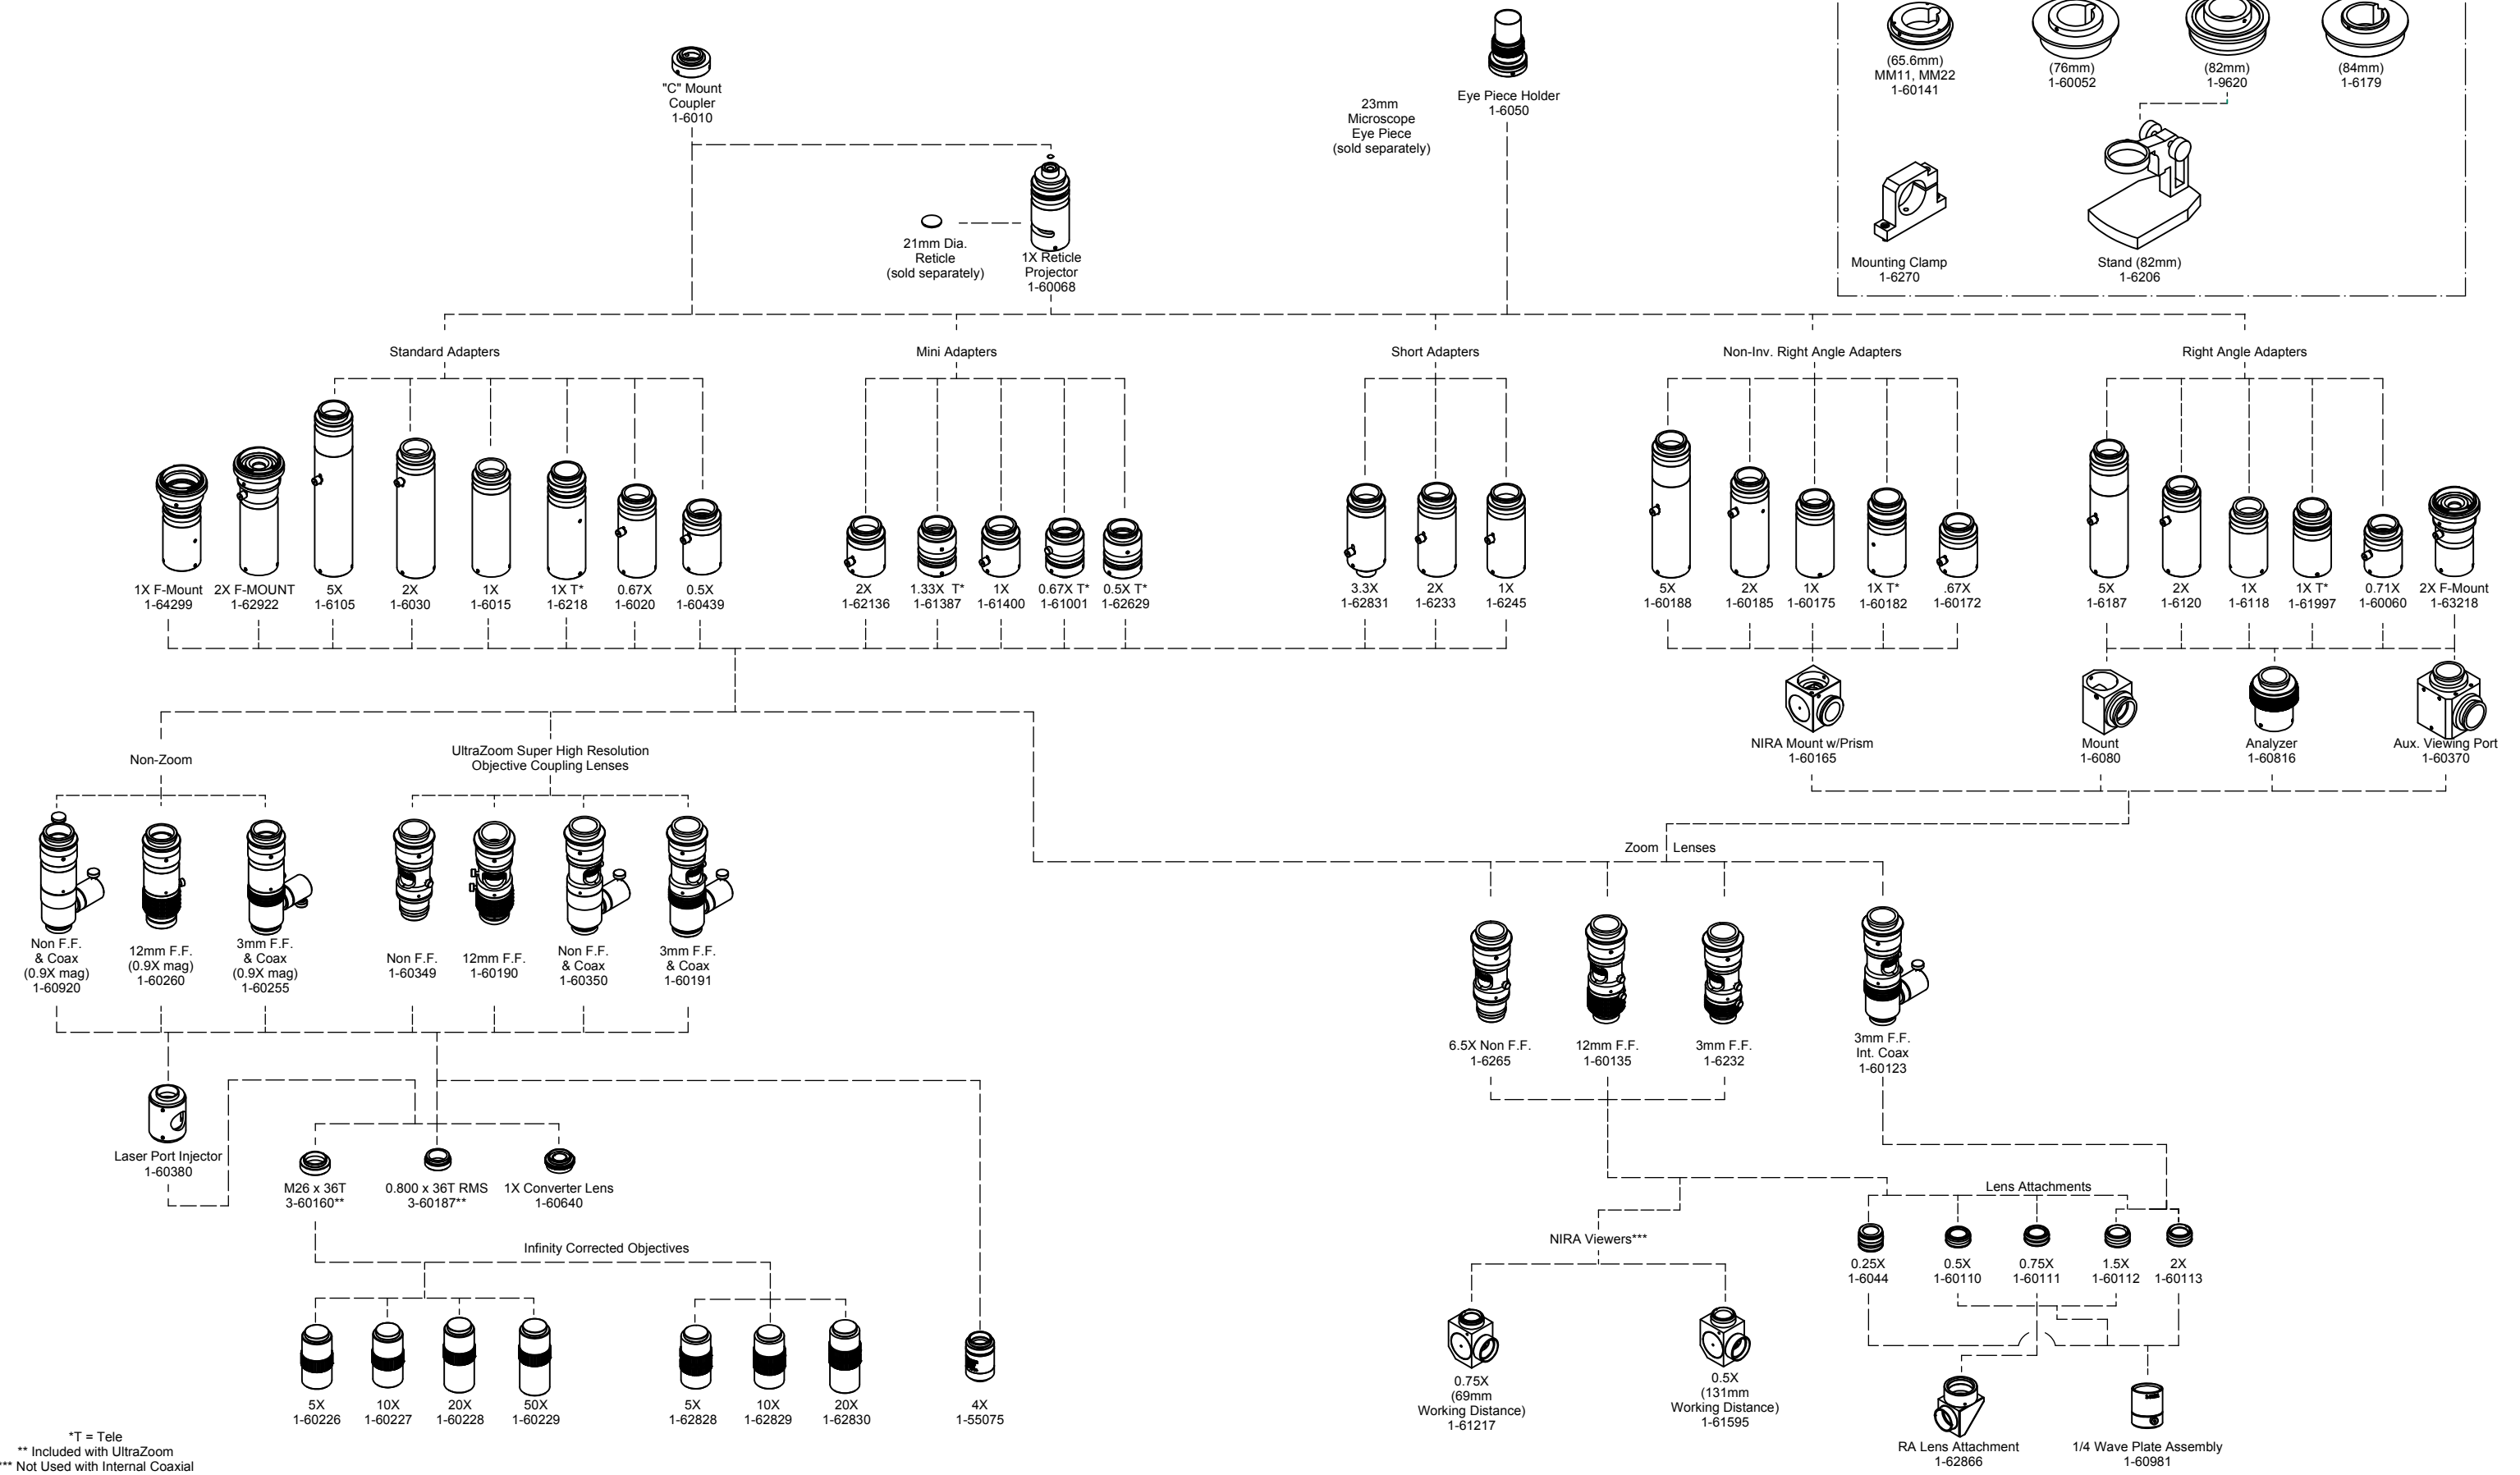

Zoom 6000 System Diagram

*T = Tele
 ** Included with UltraZoom
 *** Not Used with Internal Coaxial