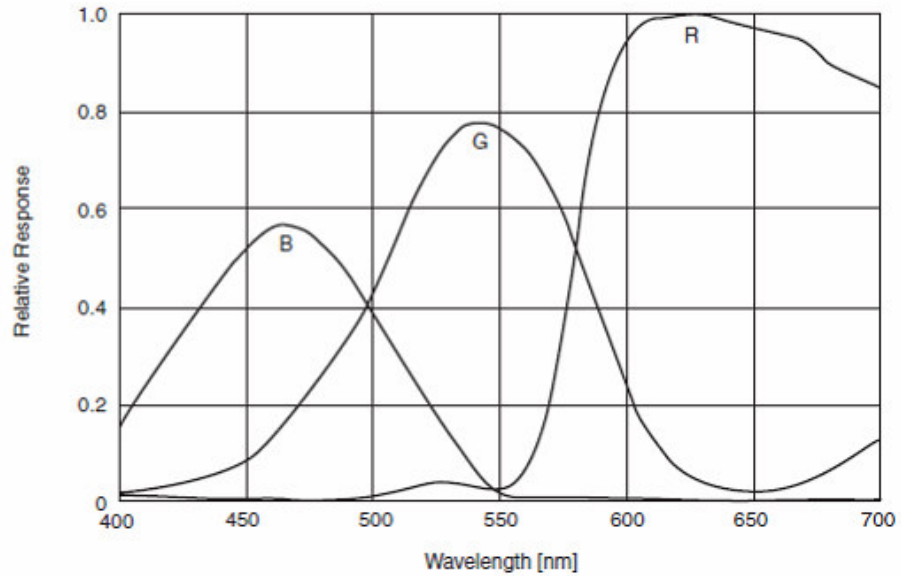

Sony has restricted access on this datasheet. This is as good as we can offer

Spectral response curve for the ICX618AQA
Spectral Sensitivity Characteristics

(excludes lens characteristics and light source characteristics)

Spectral response curve for the ICX618ALA
Spectral Sensitivity Characteristics

(excludes lens characteristics and light source characteristics)