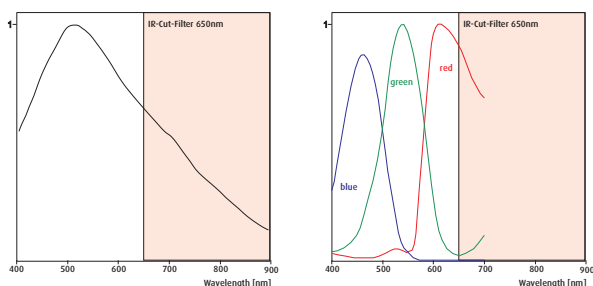

Sensor Characteristics UI-6240SE-M

UI-6240SE-C