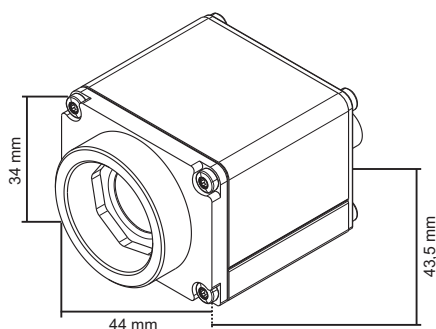

4,65
 12.000 e-
 5,95 x 4,76 mm
 5:4
 7,6 mm, 1/2,1"

In scope of delivery:

Powerful, easy to handle uEye SDK
 uEye Demo and Programexamples
 executable and Source Code.
 uEye Camera Manager
 TWAIN, Active-X and Direct Show
 (WDM) drivers
 Interfaces for Activision Tools,
 Common Vision Blox, HALCON,
 LabVIEW and Neurocheck
 GeniCam™ Interface

Sensor Characteristics UI-6240SE-M

UI-6240SE-C

Dimensions GigE uEye SE CCD-Model