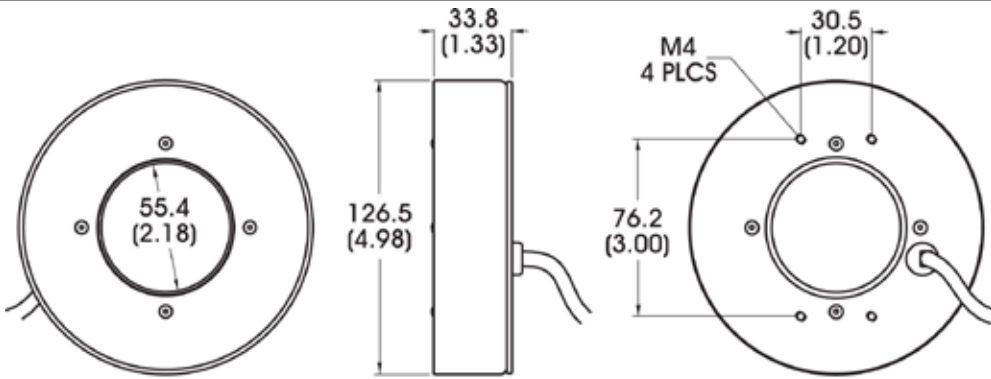

RL36120-660200XL

Configured for use with Ai Power Supply

Standard Product Variation:	Mounting option	Spectral wavelength	Stand off	Field of view	Optional power Compatibility	Optional Light Conditioning
RL36120	X	XXX	XXX	XXX	XX	X
	B	(UV) 395* (blue) 470† (green) 520† (yellow) 590 (orange) 625 (red) 660 (infra-red) 880 (white) WHI† (all color) RGB†	See chart to compute standoff.	XXL XL L M S XS	IC 12 24	D (Diffuser) P (Polarizer)

* UV LEDs have a considerably shorter half-life than other LEDs (< 1000hrs). For this reason Ai recommends these LEDs be used in strobe mode only.

† Not available in 12v

Dimensional Information

Cable length: 1.5 Meters (59")

DIMENSIONS ARE IN MILLIMETERS (INCHES)

Standard Variation Current Specifications

	blue	green	yellow	orange	red	infra-red	white	RGB	
@12	N/A	N/A	400	400	600	640	N/A	N/A	mA
@24	480	480	240	240	360	280	480	440	mA