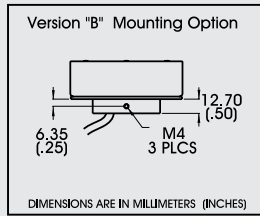

* UV LEDs have a considerably shorter half-life than other LEDs (< 1000hrs). For this reason Ai recommends these LEDs be used in strobe mode only.

† Not available in 12v