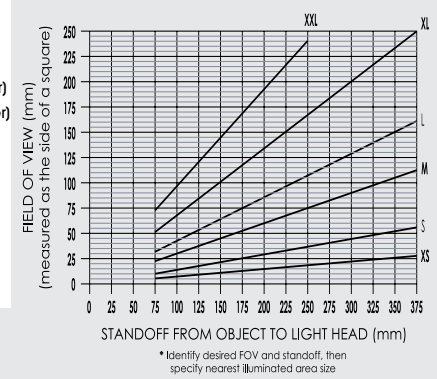

RL36120

Bright Field Ring Light

- 4i** Intense illumination for large areas, where specular reflection is not a problem
- 4i** Available in the RGB "All Color" version

Ordering Information

Standard Product:
Shipped Next Day

RL36120-660200XL

Configured for use with Ai Power Supply

Standard Product Variation:	Mounting option	Spectral wavelength	Stand off	Field of view	Optional power Compatibility	Optional Light Conditioning
RL36120	X	XXX	XXX	XXX	XX	X
	B	(UV) 395* (blue) 470† (green) 520† (yellow) 590 (orange) 625 (red) 660 (infra-red) 880 (white) WHI† (all color) RGB†	See chart to compute standoff.	XXL XL L M S XS	IC 12 24	D (Diffuser) P (Polarizer)

* UV LEDs have a considerably shorter half-life than other LEDs (< 1000hrs). For this reason Ai recommends these LEDs be used in strobe mode only.

† Not available in 12v

Dimensional Information

Cable length: 1.5 Meters (59")

DIMENSIONS ARE IN MILLIMETERS (INCHES)

Standard Variation Current Specifications

	blue	green	yellow	orange	red	infra-red	white	RGB	
@12	N/A	N/A	400	400	600	640	N/A	N/A	mA
@24	480	480	240	240	360	280	480	440	mA