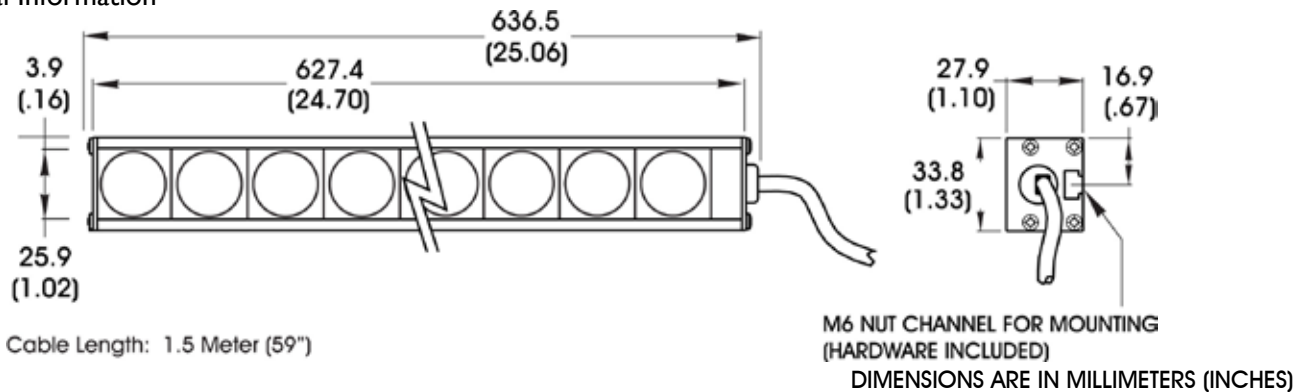

Dimensional Information

Standard Variation Current Specifications									
	blue	green	yellow	orange	red	infra-red	white	RGB	
@12	2800	2800	N/A	N/A	2800	N/A	2800	N/A	mA
@24	1400	1400	N/A	N/A	1400	N/A	1400	N/A	mA

Standard Product Information	
Product Lifetime:	50,000 hours
Operating Temperature:	0-60° C