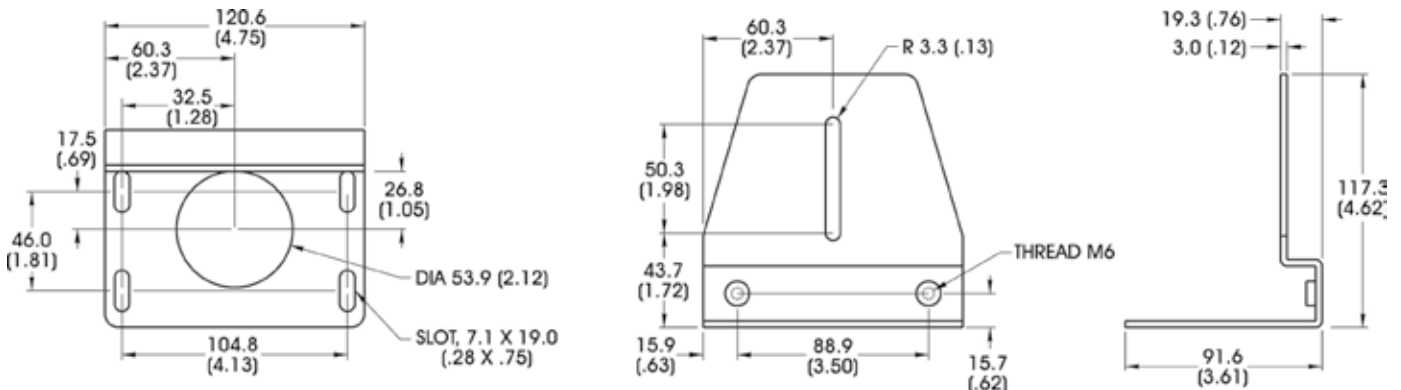

#### Light Consistency Information

Intensity Distribution

Intensity Cross Section

Dimensional Information

Dual Cable  
Cable Length: 1.5 Meter (59")

DIMENSIONS ARE IN MILLIMETERS (INCHES)

Standard Variation Current Specifications

	blue	green	yellow	orange	red	infra-red	white	RGB	
@12	N/A	N/A	360	360	360	360	N/A	N/A	mA
@24	480	480	360	360	360	360	480	720	mA
Ai	580	580	460	460	460	460	580	820	

Standard Product Information

Red	Max. Illumination	Irradiance (mW/cm <sup>2</sup> )	Illuminance (Lux)
	Working Distance: 12.5mm	1.69	1,350
	Working Distance: 25.4mm	1.50	1,180
	Lifetime	50,000 hrs	

White	Max. Illumination	Irradiance (mW/cm <sup>2</sup> )	Illuminance (Lux)
	Working Distance: 12.5mm	1.27	5,100
	Working Distance: 25.4mm	1.12	4,420
	Lifetime	10,000 hrs	

General Specifications

Weight: 1,724 g (60.8 oz)  
 Finish: Painted  
 Operating Temperature: 0-60°C  
 Meets Specifications: CE, RoHS

Additional Information

Mounting Bracket (included) dimensions:

802.767.3830