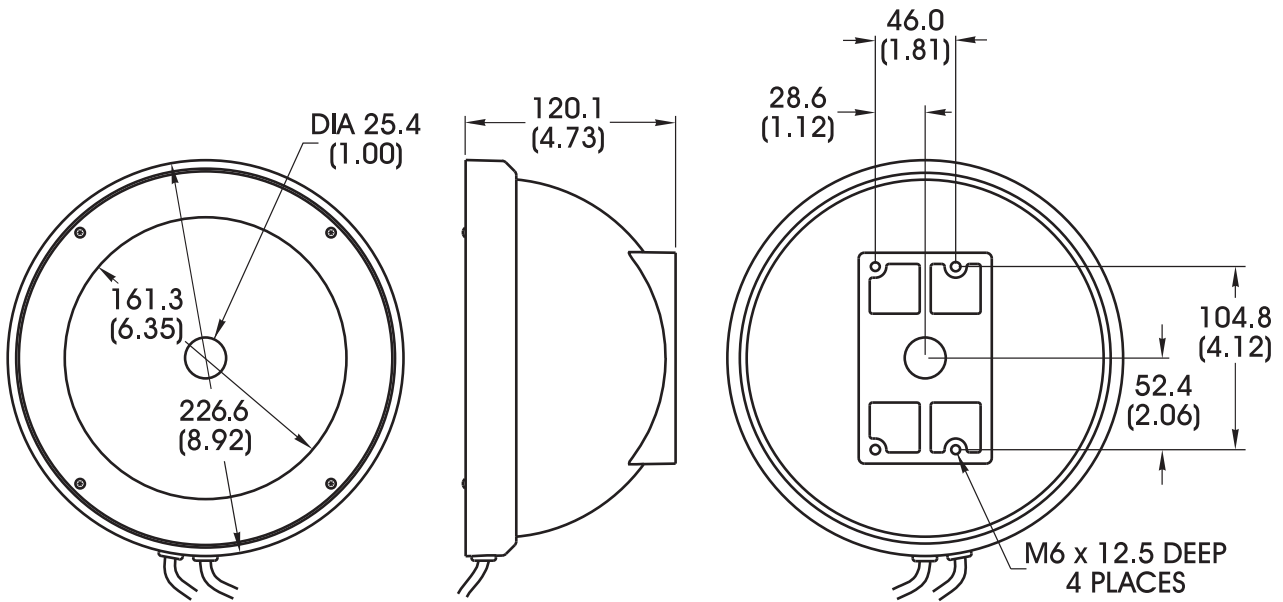

#### Light Consistency Information

Intensity Distribution

Intensity Cross Section

Dimensional Information

Dual Cable  
Cable Length: 1.5 Meter (59")

DIMENSIONS ARE IN MILLIMETERS (INCHES)

Standard Variation Current Specifications

	blue	green	yellow	orange	red	infra-red	white	RGB	
@12	N/A	N/A	360	360	360	360	N/A	N/A	mA
@24	480	480	360	360	360	360	480	720	mA
Ai	580	580	460	460	460	460	580	820	

Standard Product Information

Red	Max. Illumination	Irradiance (mW/cm <sup>2</sup> )	Illuminance (Lux)
	Working Distance: 12.5mm	1.69	1,350
	Working Distance: 25.4mm	1.50	1,180
	Lifetime	50,000 hrs	

White	Max. Illumination	Irradiance (mW/cm <sup>2</sup> )	Illuminance (Lux)
	Working Distance: 12.5mm	1.27	5,100
	Working Distance: 25.4mm	1.12	4,420
	Lifetime	10,000 hrs	

General Specifications

Weight: 1,724 g (60.8 oz)  
 Finish: Painted  
 Operating Temperature: 0-60°C  
 Meets Specifications: CE, RoHS

Additional Information

Mounting Bracket (included) dimensions:

802.767.3830