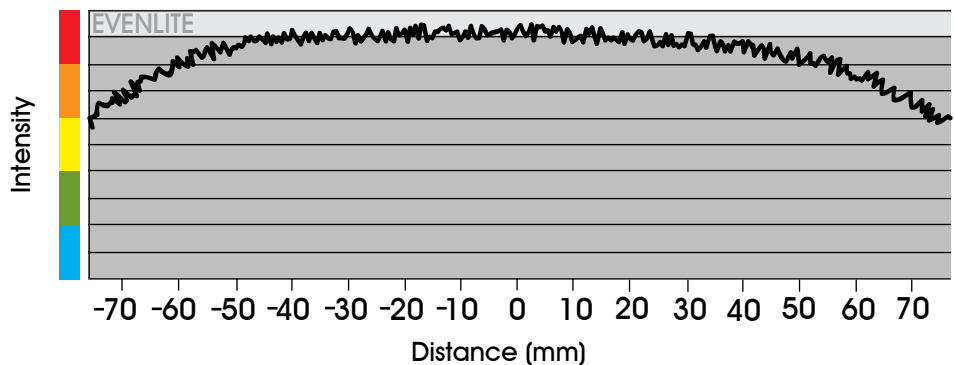

Intensity Cross Section