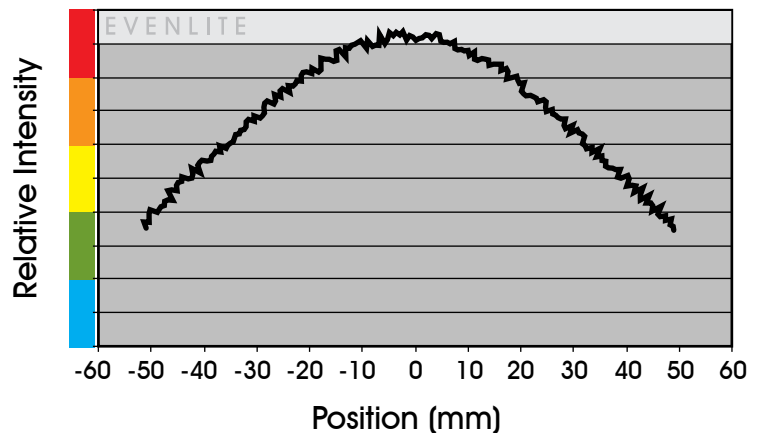

### Common Variations\*

Standard Product Variations:  
Shipped Within Two Weeks

AL084-62524-002 (Red)

AL084-53024-003 (Green)

AL084-47024-004 (Blue)

\*Call Ai for Other Variations

### Light Consistency Information

Intensity Distribution

Intensity Cross Section

Dimensional Information

Cable Length: 1.5 Meter (59")

DIMENSIONS ARE IN MILLIMETERS (INCHES)

Standard Variation Current Specifications