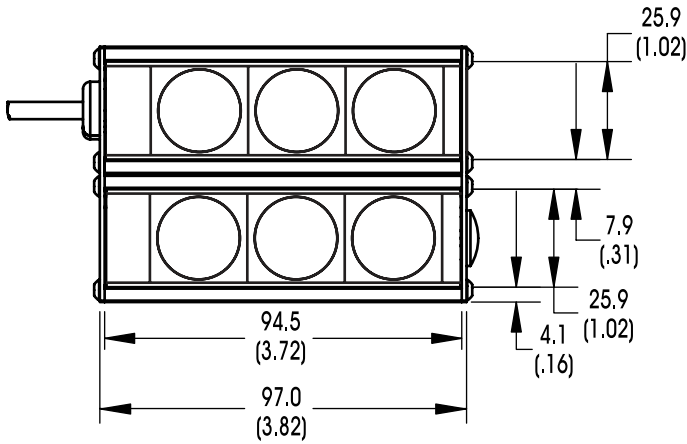

### Light Consistency Information

Intensity Distribution

Intensity Cross Section

Dimensional Information

Cable Length: 1.5 Meter (59")

DIMENSIONS ARE IN MILLIMETERS (INCHES)

Standard Variation Current Specifications

	blue	green	yellow	orange	red	infra-red	white	RGB	
@12	700	700	N/A	N/A	700	N/A	700	N/A	mA
@24	350	350	N/A	N/A	350	N/A	350	N/A	mA
Ai	400	400	N/A	N/A	400	N/A	400	N/A	

General Specifications

Weight:	226.8 g (8oz)
Finish:	Black Anodized
Operating Temperature:	0-60°C
Meets Specifications:	CE, RoHS

Standard Product Information

Red	Max. Illumination	Irradiance (mW/cm <sup>2</sup> )	Illuminance (Lux)
	Working Distance: 300mm	320	5,800
	Working Distance: 600mm	125	2,200
	Lifetime	50,000 hrs	
White	Max. Illumination	Irradiance (mW/cm <sup>2</sup> )	Illuminance (Lux)
	Working Distance: 300mm	525	21,400
	Working Distance: 600mm	180	7,400
	Lifetime	50,000 hrs	