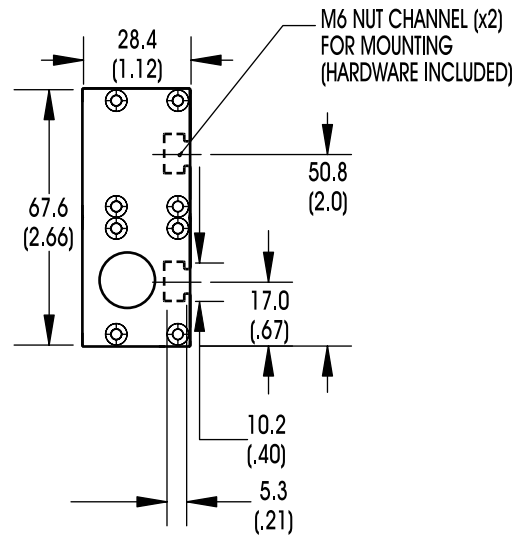

**Optimal working distance:**  
152.4mm (6") - 609.6mm (24")

†Not available in 12v

### Light Consistency Information

Intensity Distribution

Intensity Cross Section

Dimensional Information

Cable Length: 1.5 Meter (59")

DIMENSIONS ARE IN MILLIMETERS (INCHES)

Standard Variation Current Specifications

	blue	green	yellow	orange	red	infra-red	white	RGB	
@12	700	700	N/A	N/A	700	N/A	700	N/A	mA
@24	350	350	N/A	N/A	350	N/A	350	N/A	mA
Ai	400	400	N/A	N/A	400	N/A	400	N/A	

General Specifications

Weight:	226.8 g (8oz)
Finish:	Black Anodized
Operating Temperature:	0-60°C
Meets Specifications:	CE, RoHS

Standard Product Information

Red	Max. Illumination	Irradiance (mW/cm <sup>2</sup> )	Illuminance (Lux)
	Working Distance: 300mm	320	5,800
	Working Distance: 600mm	125	2,200
	Lifetime	50,000 hrs	
White	Max. Illumination	Irradiance (mW/cm <sup>2</sup> )	Illuminance (Lux)
	Working Distance: 300mm	525	21,400
	Working Distance: 600mm	180	7,400
	Lifetime	50,000 hrs	